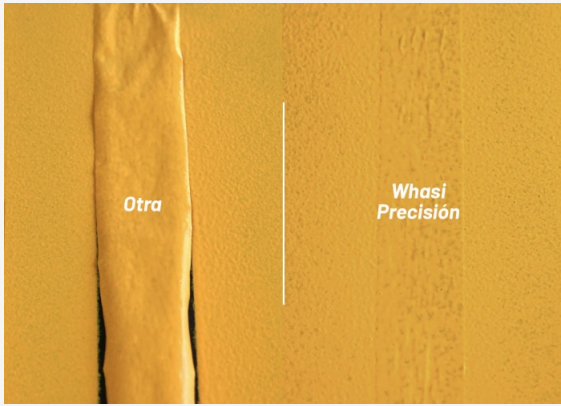

Low-Tack Washi Masking Tape

Delicate surfaces

Highly precise tape with just the right level of tack to achieve perfect edges between different colours without damaging the surface you need to protect.

Delicate surfaces

Low-tack tape that is ideal for delicate surfaces, with a precise finish that doesn't rip off touch-dry paint.

Precise cut-ins

80-micron Japanese rice paper, with a water-based acrylic adhesive.

More days

You will be able to leave it in place for longer thanks to the 80-micron Japanese rice paper, with a water-based acrylic adhesive.

Products table

ref.	measurement
08281	45 m x 24 mm

Source URL: <https://www.pentriilo.com/products/protection/washi/low-tack-washi-masking-tape>