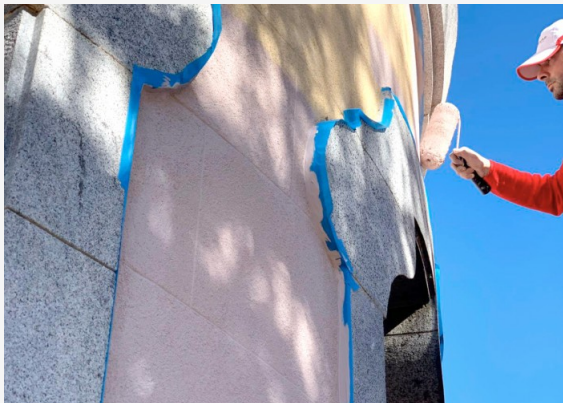

Masking Tape Exterblue

Exterior masking for smooth surfaces

Professional tape with greater resistance to outdoor conditions.

Durability outdoors

135-micron semi-crepe paper, with a water-based acrylic adhesive that is specially formulated for the outdoors.

Resists temperatures of 80°C

High resistance to peak temperatures of 80°C

Up to 21 days in place

Can be left in place for up to 21 days either indoors or outdoors.

Products table

ref.	measurement
08162	45 m x 24 mm
08163	45 m x 48 mm